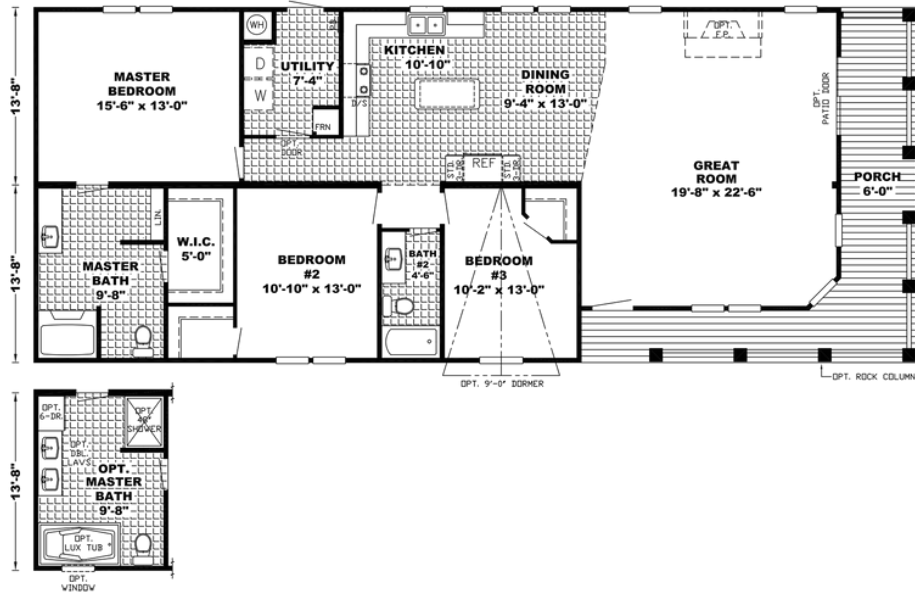

The Lodge Model number: 41PRF28683AH18

3 beds • 2 baths • 1904 sq.ft. • 28' width • 68' depth

Our home building facilities invest in continuous product and process improvements. Plans, dimensions, features, materials, specifications and availability are subject to change without notice or obligation. Renderings and floor plans are representative likenesses of our homes and may differ from the actual homes. We invite you to tour a Home Center near you and inspect the highest value in quality housing available or call (479) 770-0827 to speak with a Home Consultant. Copyright 2017, CMH. All rights reserved.

<https://www.claytonhomesoflowell.com>

CLAYTON HOMES-LOWELL

410 S. BLOOMINGTON RD
LOWELL, AR 72745

Monday - Thursday: 9am - 7pm
Friday: 9am - 6pm
Saturday: 9am - 5pm
Sunday: Closed

(479) 770-0827